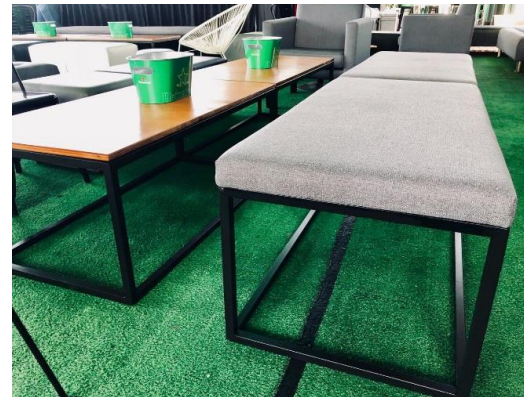

# GEOMETRIC RANGE

Limited Stock

**GEO TUB CHAIR**

**INDUSTRIAL CHAIR**

**BARREL TABLE**

**GEO COFFEE TABLE-GLASS TOP**

**URBAN COFFEE TABLES ROUND**

**INDUSTRIAL COFFEE TABLE**

**GEO BENCH**

**URBAN COFFEE TABLE SQUARE**

**SKYLINE COUCH**

**METAL FRAME OTTOMAN SQUARE**

**ROUND LARGE DEEP BUTTON OTTOMAN**

**ROUND WOODEN LEG OTTOMAN**

**METAL FRAME COFFEE TABLE  
METAL FRAME DAYBED**

**WOODEN COCKTAIL BENCH**

**METAL FRAME COCKTAIL BENCH**

**PRINCE STOOL**

**EMPIRE SINGLE**

**METAL SIDE TABLE**

**SKYLINE GREY COUCH**

**SKYLINE TEAL COUCH  
ROUND DEEP BUTTON OTTOMAN**

**SKYLINE COUCH BLUE CRUSH**